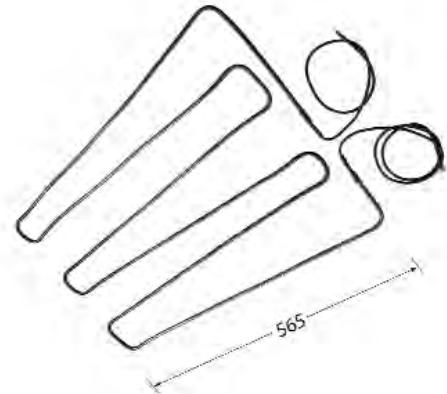

VJ43A000
350W

VJ43B000
475W

VJ43C000
350W

VJ620000
700W

VK4300
500W

VL190000
400W

Single Pass Heaters
VB070000, VB07A000, VB07E000
have been replaced by
Double Pass Heaters

Please use the new Part No. shown