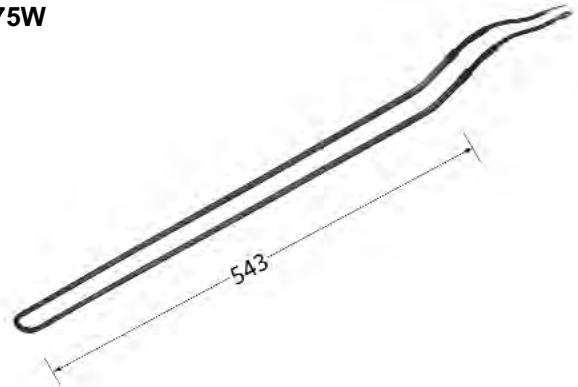

VJ43A000
350W

VJ43B000
475W

VJ43C000
350W

VJ620000
700W

VK4300
500W

VL190000
400W

Single Pass Heaters
VB070000, VB07A000, VB07E000
have been replaced by
Double Pass Heaters

Please use the new Part No. shown