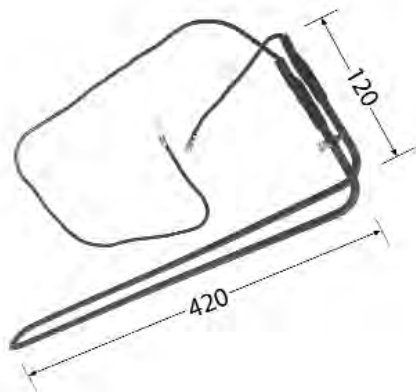

VJ43A000
350W

VJ43B000
475W

VJ43C000
350W

VJ620000
700W

VK4300
500W

VL190000
400W

Single Pass Heaters
VB070000, VB07A000, VB07E000
have been replaced by
Double Pass Heaters

Please use the new Part No. shown