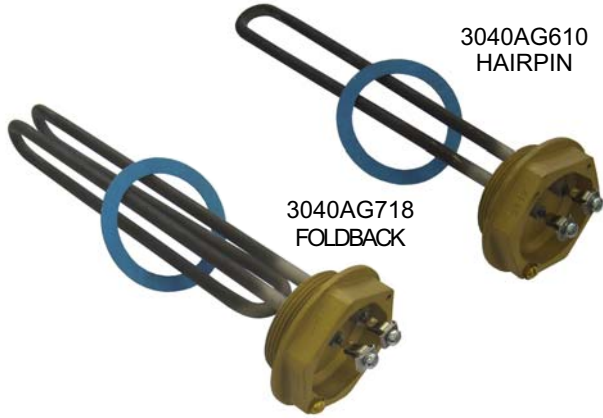

**232 kW/m<sup>2</sup> SERIES**

WATTS	PENETRATION	PART No. INDIVIDUALLY PACKED	FORM
1200	205 mm	KD52Q000S	HAIRPIN
1500	205 mm	KD52R000S	HAIRPIN
1800	205 mm	KD52S000S	HAIRPIN
2400	260 mm	KD52U000S	HAIRPIN
3600	205 mm	KD52W000S	FOLDBACK
4800	260 mm	KD52Y000S	FOLDBACK

GASKET		
	QB99Q0	1" BSP GASKET

**BSP ELEMENTS**

**120 kW/m<sup>2</sup>**

**KB40 SERIES 2" BSP**

WATTS	PENETRATION	PART No. INDIVIDUALLY PACKED	FORM
1200	210 mm	KB40N000S	HAIRPIN
1500	265 mm	KB40P000S	HAIRPIN
2400	220 mm	KB40Q000S	FOLDBACK
3000	270 mm	KB40T000S	FOLDBACK
3600	320 mm	KB40U000S	FOLDBACK

**KB39 SERIES 1 1/4" BSP**

WATTS	PENETRATION	PART No. INDIVIDUALLY PACKED	FORM
1200	235 mm	KB39Q000S	HAIRPIN
1500	285 mm	KB39R000S	HAIRPIN
2400	247 mm	KB39U000S	FOLDBACK
3000	298 mm	KB39V000S	FOLDBACK
3600	349 mm	KB39W000S	FOLDBACK

**BOLT-ON ELEMENT**

**KB38 SERIES 2 1/2" BOLT ON**

WATTS	PENETRATION	PART No. INDIVIDUALLY PACKED	FORM
3600	370 mm	3038AG719	

**SINGLE PHASE TYPES: Nicrofer® 3220 - ALLOY 800**

**1 1/4" BSP 240 VOLTS 77.5 kW/m<sup>2</sup> SHEATH LOADING**