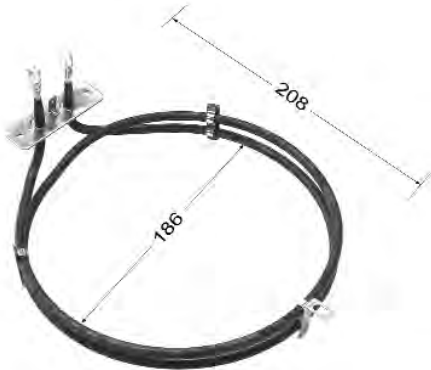

Dimensions are centre of fixing to edge of element and centre to centre of element for diameter.

FUTURE LISTINGS

10110492

**SMEG
2000W**

1011510

**SMEG
2000W**

203174

**SMEG
2200W**

481686S

**SMEG
2100W**

806890122

**SMEG
2600W**

806890217

**SMEG
2200W**

806890386

**SMEG
2700W**

Dimensions are centre of fixing to edge of element and centre to centre of element for diameter.

806890397

SMEG
2200W

GB120000

ST GEORGE
2200W

VG250000

ST GEORGE
2200W

VG25A000