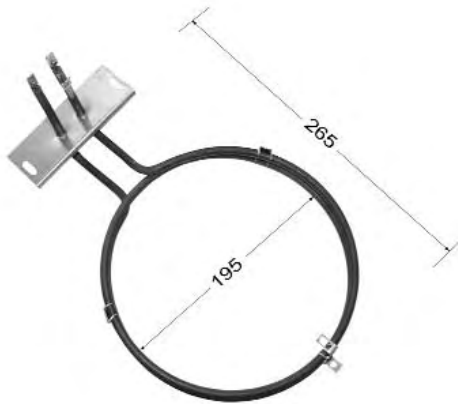

806890397

OMEGA
2200W

Dimensions are centre of fixing to edge of element and centre to centre of element for diameter.

823271

**PHILLIPS
2200W**

ROS1976

**ROSIERE
2400W**

FN94B001

Dimensions are centre of fixing to edge of element and centre to centre of element for diameter.

FUTURE LISTINGS

10110492

**SMEG
2000W**

1011510

**SMEG
2000W**

203174

**SMEG
2200W**

Dimensions are centre of fixing to edge of element and centre to centre of element for diameter.

806890397

SMEG
2200W

GB120000

ST GEORGE
2200W

VG250000

ST GEORGE
2200W

VG25A000