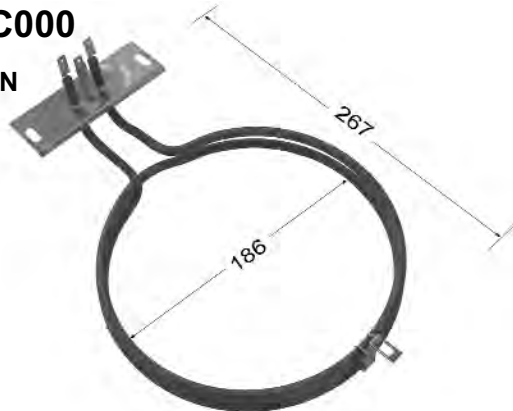

FN94C000

**SIMPSON
1800W**