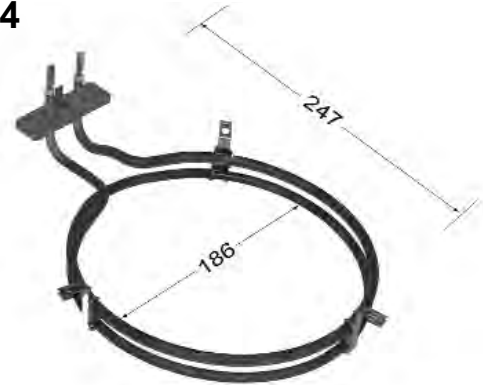

BLANCO
2600W

Dimensions are centre of fixing to edge of element and centre to centre of element for diameter.

56331

CHEF
2400W

GA260001

CHEF
2400W

GA26A000

CHEF
2200W

FUTURE LISTINGS

Dimensions are centre of fixing to edge of element and centre to centre of element for diameter.

81231

**GORENJE
2200W**

A-458-34

**ILVE
2600W**

R0S1976

**ILVE
2400W**

K1120

**KLEENMAID
2200W**

Dimensions are centre of fixing to edge of element and centre to centre of element for diameter.

FN94C000

MALLEYS
1800W

1961670

MEILE
2500W

823271