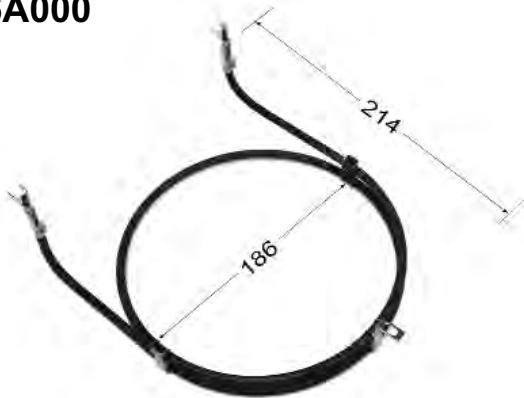

BLANCO
2600W

Dimensions are centre of fixing to edge of element and centre to centre of element for diameter.

56331

CHEF
2400W

GA260001

CHEF
2400W

GA26A000

CHEF
2200W

FUTURE LISTINGS

Dimensions are centre of fixing to edge of element and centre to centre of element for diameter.

81231

**GORENJE
2200W**

A-458-34

**ILVE
2600W**

R0S1976

**ILVE
2400W**

806890397

OMEGA
2200W

Dimensions are centre of fixing to edge of element and centre to centre of element for diameter.

823271

**PHILLIPS
2200W**

ROS1976

**ROSIERE
2400W**

FN94B001

Dimensions are centre of fixing to edge of element and centre to centre of element for diameter.

806890397

SMEG
2200W

GB120000

ST GEORGE
2200W

VG250000

ST GEORGE
2200W

VG25A000