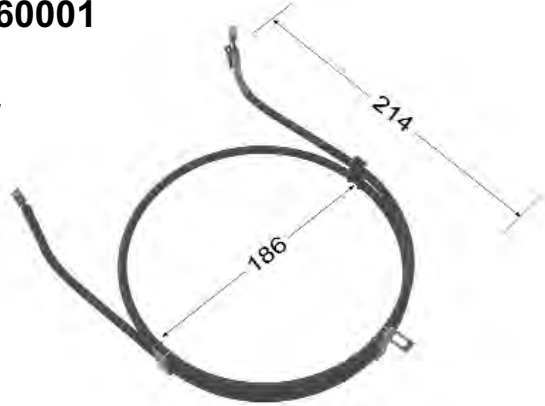

BLANCO
2600W

Dimensions are centre of fixing to edge of element and centre to centre of element for diameter.

56331

CHEF
2400W

GA260001

CHEF
2400W

GA26A000

CHEF
2200W

FUTURE LISTINGS

Dimensions are centre of fixing to edge of element and centre to centre of element for diameter.

81231

**GORENJE
2200W**

A-458-34

**ILVE
2600W**

R0S1976

**ILVE
2400W**

K1120

**KLEENMAID
2200W**

Dimensions are centre of fixing to edge of element and centre to centre of element for diameter.

FN94C000

MALLEYS
1800W

1961670

MEILE
2500W

823271

Dimensions are centre of fixing to edge of element and centre to centre of element for diameter.

806890397

SMEG
2200W

GB120000

ST GEORGE
2200W

VG250000

ST GEORGE
2200W

VG25A000