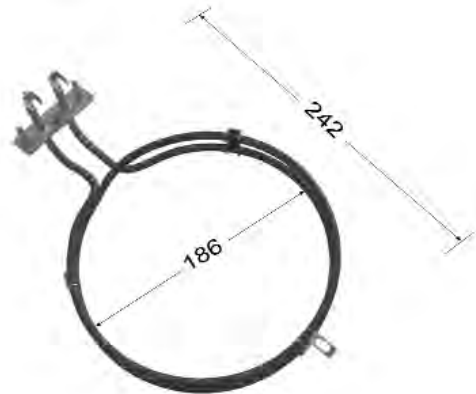

FUTURE LISTINGS

Dimensions are centre of fixing to edge of element and centre to centre of element for diameter.

81231

**GORENJE
2200W**

A-458-34

**ILVE
2600W**

R0S1976

**ILVE
2400W**

K1120

**KLEENMAID
2200W**

Dimensions are centre of fixing to edge of element and centre to centre of element for diameter.

FN94C000

MALLEYS
1800W

1961670

MEILE
2500W

823271

FUTURE LISTINGS

Dimensions are centre of fixing to edge of element and centre to centre of element for diameter.

10110492

OMEGA
2000W

1011510

OMEGA
2000W

203174

OMEGA
2200W

806890397

OMEGA
2200W

Dimensions are centre of fixing to edge of element and centre to centre of element for diameter.

823271

**PHILLIPS
2200W**

ROS1976

**ROSIERE
2400W**

FN94B001