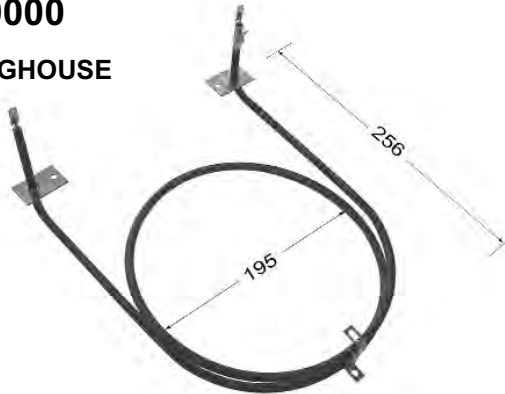

Dimensions are centre of fixing to edge of element and centre to centre of element for diameter.

806890397

SMEG
2200W

GB120000

ST GEORGE
2200W

VG250000

ST GEORGE
2200W

VG25A000

WESTINGHOUSE
2300W

Dimensions are centre of fixing to edge of element and centre to centre of element for diameter.

FN94C001

WESTINGHOUSE
2200W

GA26A000

WESTINGHOUSE
2200W

VF090000

WESTINGHOUSE
2200W