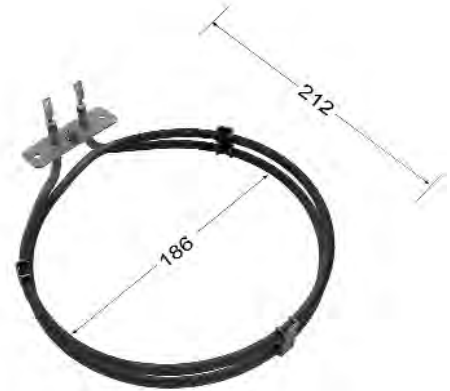

806890397

OMEGA
2200W

Dimensions are centre of fixing to edge of element and centre to centre of element for diameter.

823271

**PHILLIPS
2200W**

ROS1976

**ROSIERE
2400W**

FN94B001

Dimensions are centre of fixing to edge of element and centre to centre of element for diameter.

FUTURE LISTINGS

10110492

**SMEG
2000W**

1011510

**SMEG
2000W**

203174

**SMEG
2200W**

Dimensions are centre of fixing to edge of element and centre to centre of element for diameter.

806890397

SMEG
2200W

GB120000

ST GEORGE
2200W

VG250000

ST GEORGE
2200W

VG25A000