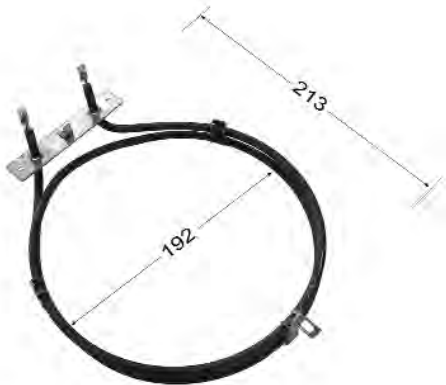

10247

**KLEENMAID
2150W**