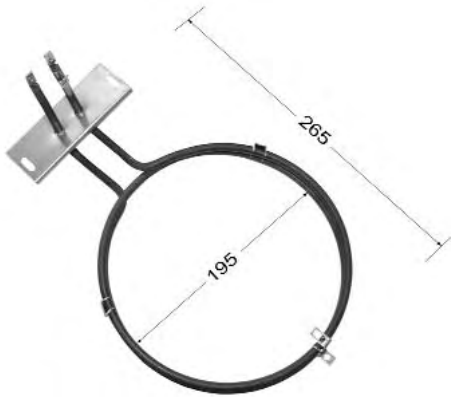

823271

DAVELL
2200W