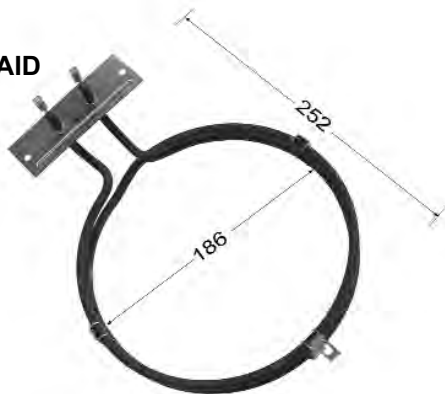

1976

MODERN MAID
2200W

N1700009

NOBEL
2300W