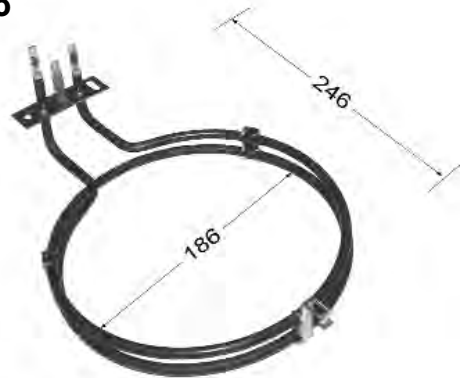

806890397

OMEGA
2200W

Dimensions are centre of fixing to edge of element and centre to centre of element for diameter.

823271

**PHILLIPS
2200W**

ROS1976

**ROSIERE
2400W**

FN94B001

Dimensions are centre of fixing to edge of element and centre to centre of element for diameter.

FUTURE LISTINGS

10110492

**SMEG
2000W**

1011510

**SMEG
2000W**

203174

**SMEG
2200W**

Dimensions are centre of fixing to edge of element and centre to centre of element for diameter.

806890397

SMEG
2200W

GB120000

ST GEORGE
2200W

VG250000

ST GEORGE
2200W

VG25A000