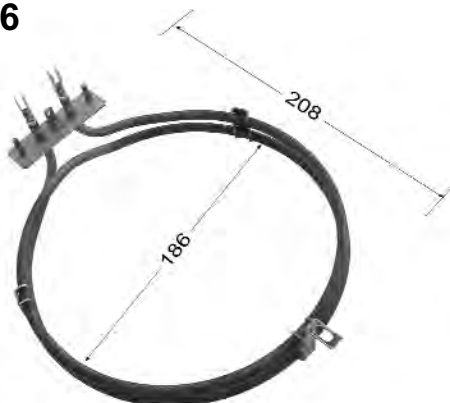

FUTURE LISTINGS

Dimensions are centre of fixing to edge of element and centre to centre of element for diameter.

10110492

OMEGA
2000W

1011510

OMEGA
2000W

203174

OMEGA
2200W

481686S

OMEGA
2100W

806890122

OMEGA
2600W

806890217

OMEGA
2200W

806890386

OMEGA
2700W

806890397

OMEGA
2200W

Dimensions are centre of fixing to edge of element and centre to centre of element for diameter.

823271

**PHILLIPS
2200W**

ROS1976

**ROSIERE
2400W**

FN94B001

Dimensions are centre of fixing to edge of element and centre to centre of element for diameter.

FUTURE LISTINGS

10110492

**SMEG
2000W**

1011510

**SMEG
2000W**

203174

**SMEG
2200W**