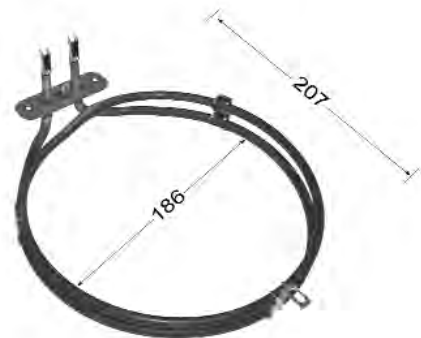

FUTURE LISTINGS

Dimensions are centre of fixing to edge of element and centre to centre of element for diameter.

81231

**GORENJE
2200W**

A-458-34

**ILVE
2600W**

R0S1976

**ILVE
2400W**

10238

**KLEENMAID
1200W**

10247

**KLEENMAID
2150W**

704

**KLEENMAID
2500W**

81040

**KLEENMAID
2000W**

K1120

**KLEENMAID
2200W**

Dimensions are centre of fixing to edge of element and centre to centre of element for diameter.

FN94C000

MALLEYS
1800W

1961670

MEILE
2500W

823271