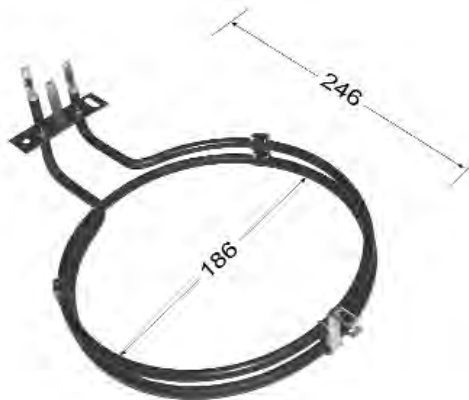

629006

2300W