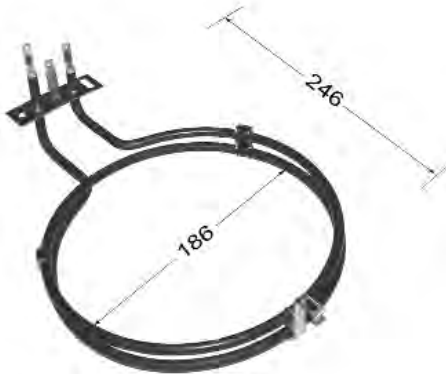

BLANCO
2600W

Dimensions are centre of fixing to edge of element and centre to centre of element for diameter.

56331

CHEF
2400W

GA260001

CHEF
2400W

GA26A000

CHEF
2200W

FUTURE LISTINGS

Dimensions are centre of fixing to edge of element and centre to centre of element for diameter.

81231

**GORENJE
2200W**

A-458-34

**ILVE
2600W**

R0S1976

**ILVE
2400W**

K1120

**KLEENMAID
2200W**

Dimensions are centre of fixing to edge of element and centre to centre of element for diameter.

FN94C000

MALLEYS
1800W

1961670

MEILE
2500W

823271

Dimensions are centre of fixing to edge of element and centre to centre of element for diameter.

806890397

SMEG
2200W

GB120000

ST GEORGE
2200W

VG250000

ST GEORGE
2200W

VG25A000