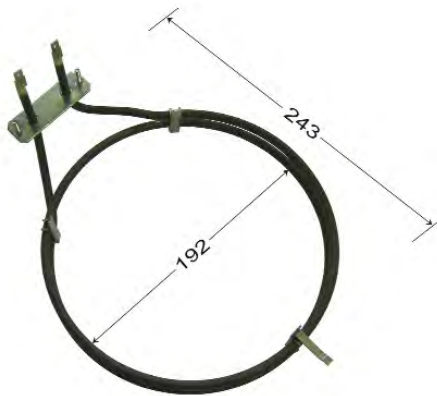

BLANCO
2600W

Dimensions are centre of fixing to edge of element and centre to centre of element for diameter.

56331

CHEF
2400W

GA260001

CHEF
2400W

GA26A000

CHEF
2200W

1976

CHEF
2400W

823271

DAVELL
2200W

447752

FISHER & PAYKEL
2400W

81037

GLEM GAS
2300W

FUTURE LISTINGS

Dimensions are centre of fixing to edge of element and centre to centre of element for diameter.

81231

**GORENJE
2200W**

A-458-34

**ILVE
2600W**

R0S1976

**ILVE
2400W**

K1120

**KLEENMAID
2200W**

Dimensions are centre of fixing to edge of element and centre to centre of element for diameter.

FN94C000

MALLEYS
1800W

1961670

MEILE
2500W

823271