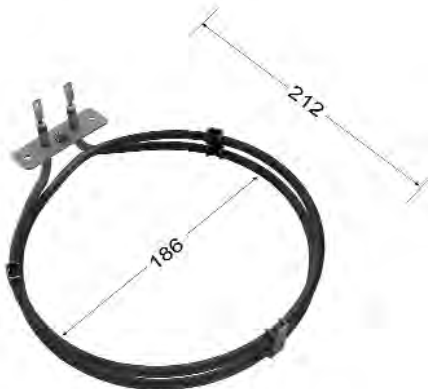

K1120

**KLEENMAID
2200W**

Dimensions are centre of fixing to edge of element and centre to centre of element for diameter.

FN94C000

MALLEYS
1800W

1961670

MEILE
2500W

823271

FUTURE LISTINGS

Dimensions are centre of fixing to edge of element and centre to centre of element for diameter.

10110492

OMEGA
2000W

1011510

OMEGA
2000W

203174

OMEGA
2200W

806890397

OMEGA
2200W

Dimensions are centre of fixing to edge of element and centre to centre of element for diameter.

823271

**PHILLIPS
2200W**

ROS1976

**ROSIERE
2400W**

FN94B001

Dimensions are centre of fixing to edge of element and centre to centre of element for diameter.

806890397

SMEG
2200W

GB120000

ST GEORGE
2200W

VG250000

ST GEORGE
2200W

VG25A000