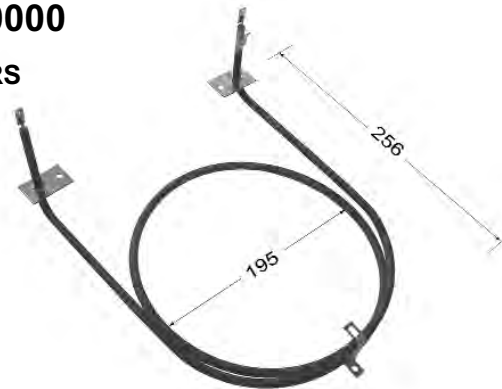

VF090000

METTERS
2200W