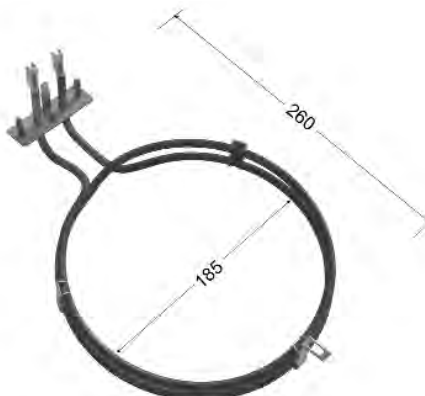

FUTURE LISTINGS

Dimensions are centre of fixing to edge of element and centre to centre of element for diameter.

81231

**GORENJE
2200W**

A-458-34

**ILVE
2600W**

R0S1976

**ILVE
2400W**

10238

**KLEENMAID
1200W**

10247

**KLEENMAID
2150W**

704

**KLEENMAID
2500W**

81040

**KLEENMAID
2000W**

K1120

**KLEENMAID
2200W**

Dimensions are centre of fixing to edge of element and centre to centre of element for diameter.

FN94C000

MALLEYS
1800W

1961670

MEILE
2500W

823271