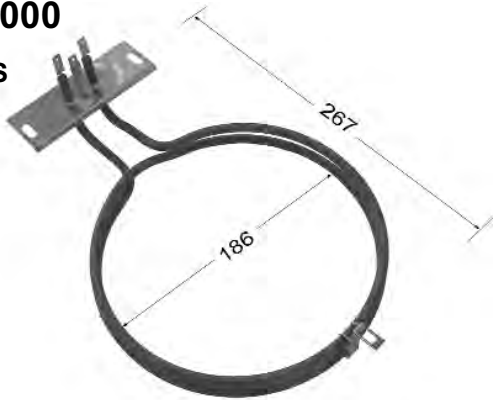

FUTURE LISTINGS

Dimensions are centre of fixing to edge of element and centre to centre of element for diameter.

81231

**GORENJE
2200W**

A-458-34

**ILVE
2600W**

R0S1976

**ILVE
2400W**

K1120

**KLEENMAID
2200W**

Dimensions are centre of fixing to edge of element and centre to centre of element for diameter.

FN94C000

MALLEYS
1800W

1961670

MEILE
2500W

823271

FUTURE LISTINGS

Dimensions are centre of fixing to edge of element and centre to centre of element for diameter.

10110492

OMEGA
2000W

1011510

OMEGA
2000W

203174

OMEGA
2200W

Dimensions are centre of fixing to edge of element and centre to centre of element for diameter.

806890397

SMEG
2200W

GB120000

ST GEORGE
2200W

VG250000

ST GEORGE
2200W

VG25A000