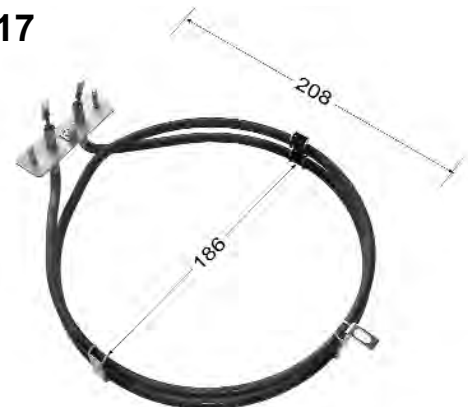

FUTURE LISTINGS

Dimensions are centre of fixing to edge of element and centre to centre of element for diameter.

10110492

OMEGA
2000W

1011510

OMEGA
2000W

203174

OMEGA
2200W

481686S

OMEGA
2100W

806890122

OMEGA
2600W

806890217

OMEGA
2200W

806890386

OMEGA
2700W

806890397

OMEGA
2200W

Dimensions are centre of fixing to edge of element and centre to centre of element for diameter.

823271

**PHILLIPS
2200W**

ROS1976

**ROSIERE
2400W**

FN94B001