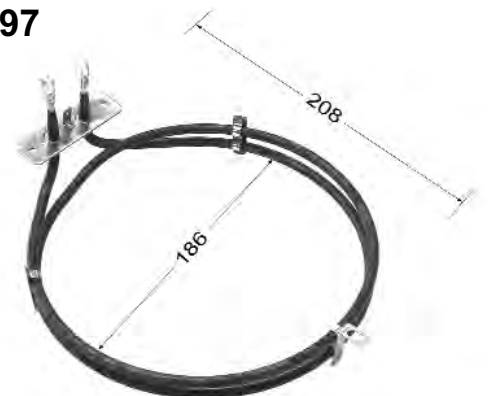

FUTURE LISTINGS

Dimensions are centre of fixing to edge of element and centre to centre of element for diameter.

10110492

OMEGA
2000W

1011510

OMEGA
2000W

203174

OMEGA
2200W

481686S

OMEGA
2100W

806890122

OMEGA
2600W

806890217

OMEGA
2200W

806890386

OMEGA
2700W

806890397

OMEGA
2200W

Dimensions are centre of fixing to edge of element and centre to centre of element for diameter.

823271

**PHILLIPS
2200W**

ROS1976

**ROSIERE
2400W**

FN94B001