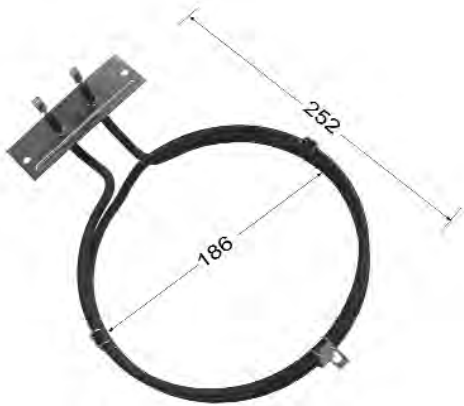

Dimensions are centre of fixing to edge of element and centre to centre of element for diameter.

10238

AEG
1200W

VX180000

ARISTON
2400W

R0S1976

BLANCO
2400W

VX110000

BLANCO
2600W

Dimensions are centre of fixing to edge of element and centre to centre of element for diameter.

56331

CHEF
2400W

GA260001

CHEF
2400W

GA26A000

CHEF
2200W

FUTURE LISTINGS

Dimensions are centre of fixing to edge of element and centre to centre of element for diameter.

81231

**GORENJE
2200W**

A-458-34

**ILVE
2600W**

R0S1976

**ILVE
2400W**

806890397

OMEGA
2200W

Dimensions are centre of fixing to edge of element and centre to centre of element for diameter.

823271

**PHILLIPS
2200W**

ROS1976

**ROSIERE
2400W**

FN94B001