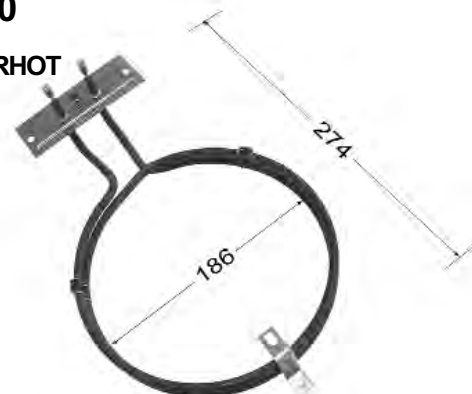

VG27A000

VULCAN EVERHOT
2400W