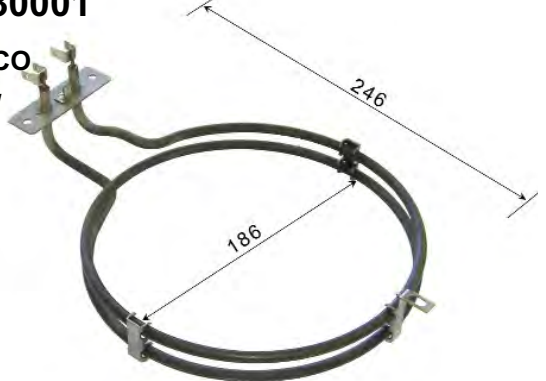

VX130001

BLANCO
2120W