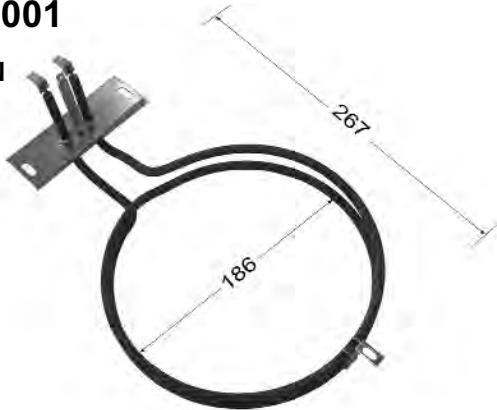

FN94B001

**SIMPSON
1800W**