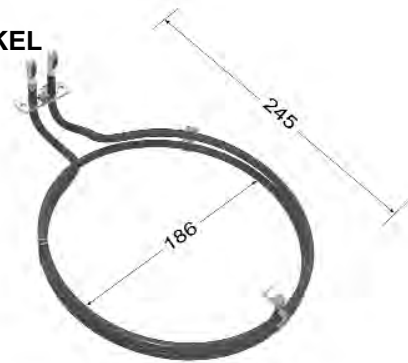

447752

FISHER & PAYKEL
2400W