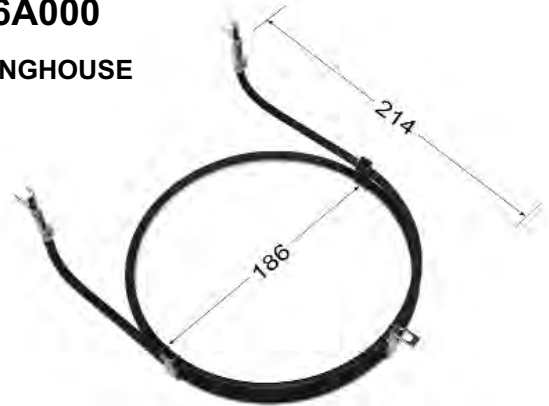

Dimensions are centre of fixing to edge of element and centre to centre of element for diameter.

806890397

SMEG
2200W

GB120000

ST GEORGE
2200W

VG250000

ST GEORGE
2200W

VG25A000

WESTINGHOUSE
2300W

Dimensions are centre of fixing to edge of element and centre to centre of element for diameter.

FN94C001

WESTINGHOUSE
2200W

GA26A000

WESTINGHOUSE
2200W

VF090000

WESTINGHOUSE
2200W