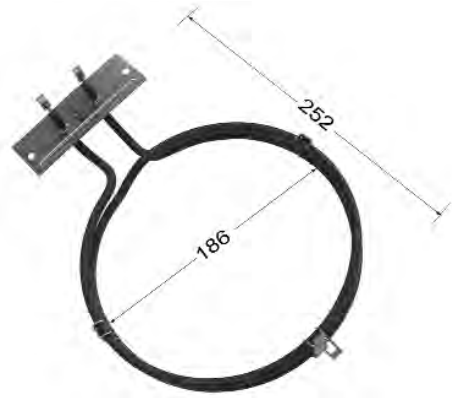

1976

CHEF
2400W