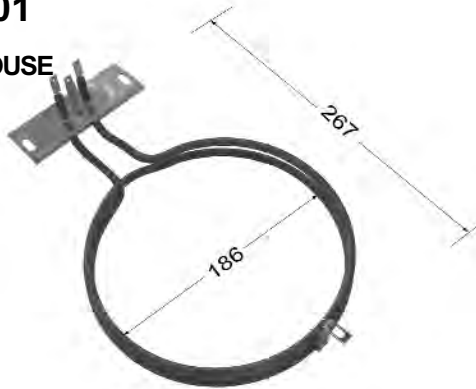

806890397

OMEGA
2200W

Dimensions are centre of fixing to edge of element and centre to centre of element for diameter.

823271

**PHILLIPS
2200W**

ROS1976

**ROSIERE
2400W**

FN94B001

Dimensions are centre of fixing to edge of element and centre to centre of element for diameter.

806890397

SMEG
2200W

GB120000

ST GEORGE
2200W

VG250000

ST GEORGE
2200W

VG25A000

ST GEORGE
2800W

1170036

TECHNICA
2300W

VG27A000

VULCAN EVERHOT
2400W

823271

WESTINGHOUSE
2200W

FN94A000

WESTINGHOUSE
2300W

Dimensions are centre of fixing to edge of element and centre to centre of element for diameter.

FN94C001

WESTINGHOUSE
2200W

GA26A000

WESTINGHOUSE
2200W

VF090000

WESTINGHOUSE
2200W