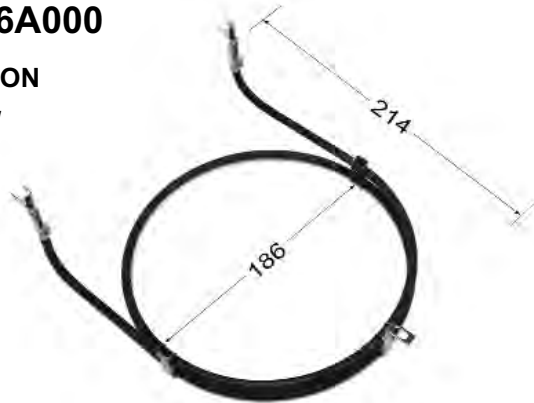

806890397

OMEGA
2200W

Dimensions are centre of fixing to edge of element and centre to centre of element for diameter.

823271

**PHILLIPS
2200W**

ROS1976

**ROSIERE
2400W**

FN94B001

**SIMPSON
1800W**

FN94C000

**SIMPSON
1800W**

GA26A000

**SIMPSON
2200W**

FUTURE LISTINGS

FUTURE LISTINGS

FUTURE LISTINGS

Dimensions are centre of fixing to edge of element and centre to centre of element for diameter.

FUTURE LISTINGS

10110492

**SMEG
2000W**

1011510

**SMEG
2000W**

203174

**SMEG
2200W**

Dimensions are centre of fixing to edge of element and centre to centre of element for diameter.

806890397

SMEG
2200W

GB120000

ST GEORGE
2200W

VG250000

ST GEORGE
2200W

VG25A000