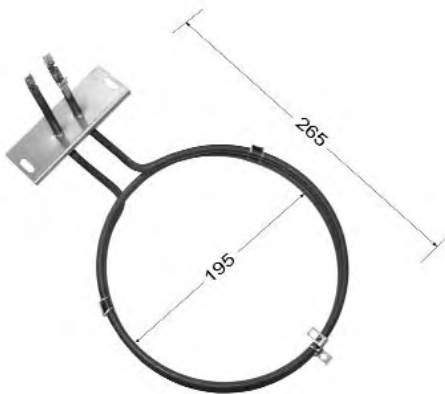

823271

METTERS
2200W