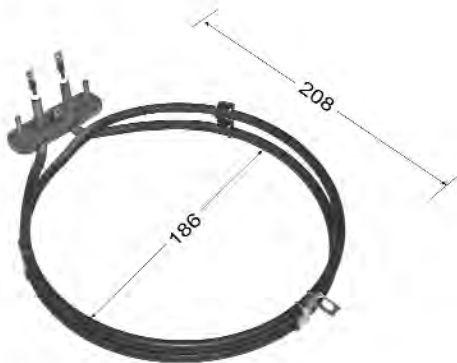

806890122

OMEGA
2600W