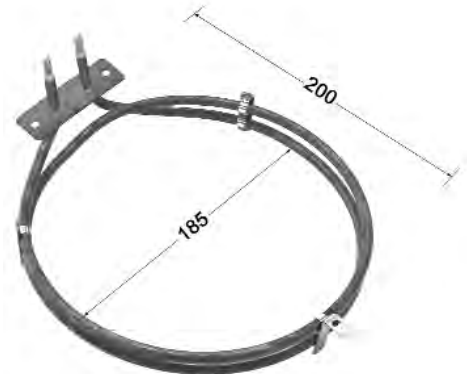

81021

WHIRLPOOL
2000W