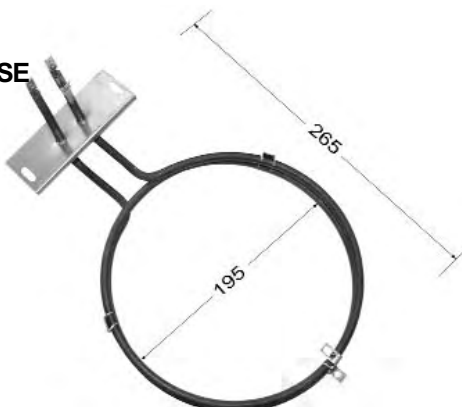

Dimensions are centre of fixing to edge of element and centre to centre of element for diameter.

806890397

SMEG
2200W

GB120000

ST GEORGE
2200W

VG250000

ST GEORGE
2200W

VG25A000

ST GEORGE
2800W

1170036

TECHNICA
2300W

VG27A000

VULCAN EVERHOT
2400W

823271

WESTINGHOUSE
2200W

FN94A000

WESTINGHOUSE
2300W

Dimensions are centre of fixing to edge of element and centre to centre of element for diameter.

FN94C001

WESTINGHOUSE
2200W

GA26A000

WESTINGHOUSE
2200W

VF090000

WESTINGHOUSE
2200W