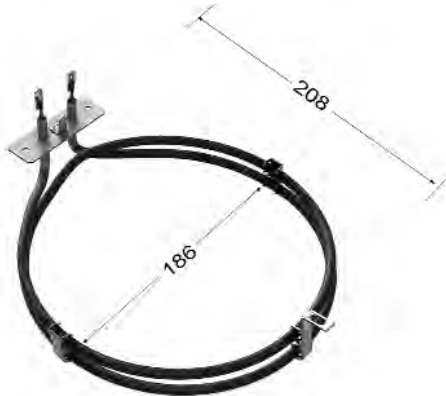

FUTURE LISTINGS

Dimensions are centre of fixing to edge of element and centre to centre of element for diameter.

10110492

OMEGA
2000W

1011510

OMEGA
2000W

203174

OMEGA
2200W

806890397

OMEGA
2200W

Dimensions are centre of fixing to edge of element and centre to centre of element for diameter.

823271

**PHILLIPS
2200W**

ROS1976

**ROSIERE
2400W**

FN94B001