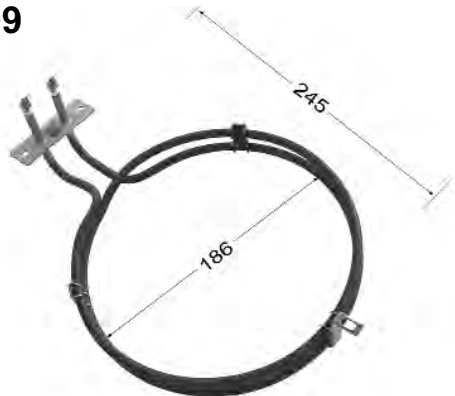

FUTURE LISTINGS

FUTURE LISTINGS