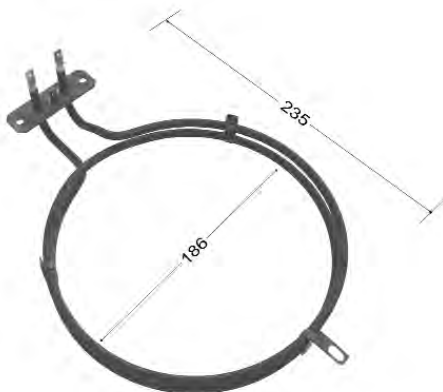

BLANCO
2600W

Dimensions are centre of fixing to edge of element and centre to centre of element for diameter.

56331

CHEF
2400W

GA260001

CHEF
2400W

GA26A000

CHEF
2200W

1976

CHEF
2400W

823271

DAVELL
2200W

447752

FISHER & PAYKEL
2400W

81037

GLEM GAS
2300W

FUTURE LISTINGS

Dimensions are centre of fixing to edge of element and centre to centre of element for diameter.

81231

**GORENJE
2200W**

A-458-34

**ILVE
2600W**

R0S1976

**ILVE
2400W**

K1120

**KLEENMAID
2200W**

Dimensions are centre of fixing to edge of element and centre to centre of element for diameter.

FN94C000

MALLEYS
1800W

1961670

MEILE
2500W

823271