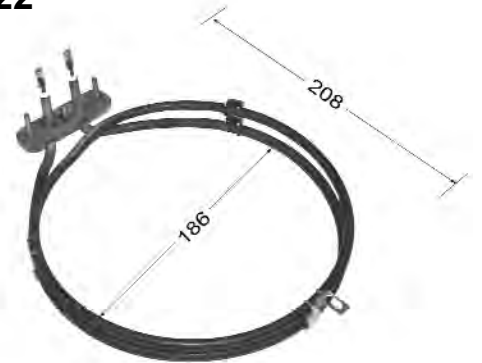

806890122

**SMEG
2600W**